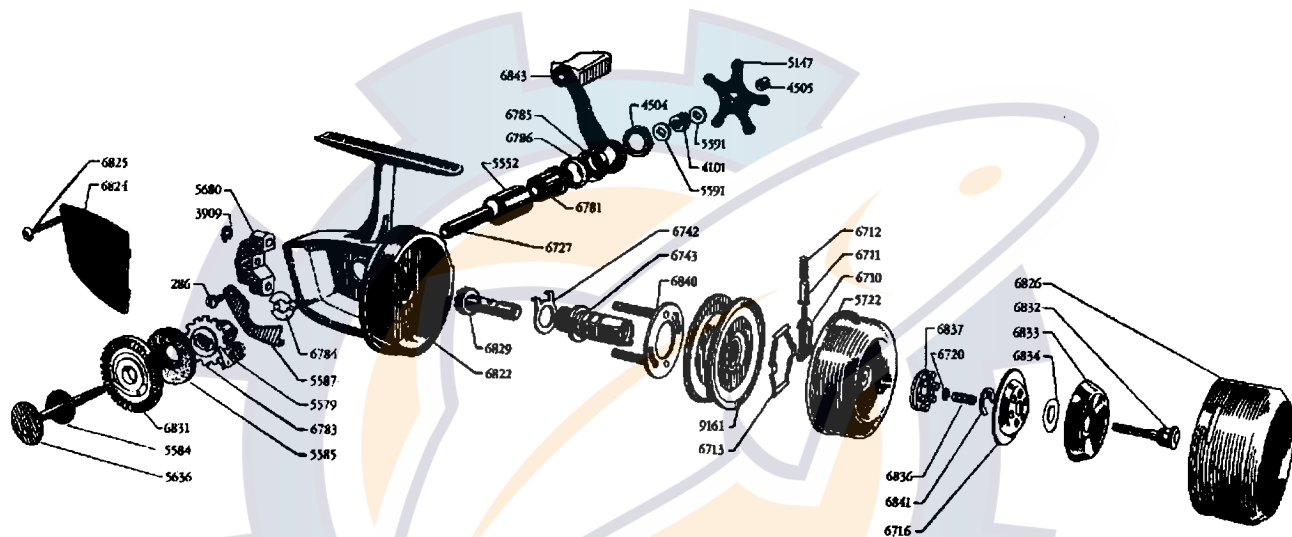

# garcia

## ABU 505 AUTO-SPIN

No.	Part Name	Price	No.	Part Name	Price	No.	Part Name	Price
286	Lock-arm screw .....	.05	6710	Line pick-up ejector .....	.35	6824	Cover plate .....	1.25
3909	"C" lock .....	.05	6711	Line pick-up .....	.75	6825	Cover screw .....	.25
4101	Brake spring .....	.25	6712	Line pick-up spring .....	.10	6826	Bell cover .....	3.75
4504	Handle bearing lock nut .....	.25	6713	Line pick-up ejector clamp .....	.25	6829	Pinion .....	1.25
4505	Handle lock nut (left-hand thread)....	.25	6716	Release button plate .....	.25	6831	Main gear with click spring .....	2.50
5147	Star wheel .....	1.50	6720	"C" lock .....	.05	6832	Line pick-up release axle .....	.35
5552	Oilite bushing .....	.50	6727	Drive shaft bushing .....	.35	6833	Release button .....	.50
5579	Anti-reverse dog .....	.75	6742	Pinion bushing lock washer .....	.10	6834	Spring washer .....	.10
5584	Friction washer .....	.10	6743	Pinion bushing .....	1.50	6836	Release axle spring .....	.10
5585	Fiber clutch disk .....	.50	6781	Handle bearing .....	1.00	6837	Release button plate spacer .....	.50
5587	Lock-arm .....	.25	6783	Anti-reverse ratchet .....	1.00	6840	Spool mount .....	1.00
5591	Brake spring washer (set of 2) .....	.10	6784	Synchro-slide .....	.15	6841	"C" lock for #6716 .....	.15
5636	Drive shaft with click plate .....	1.25	6785	Lock ring .....	.25	6843	Handle, complete .....	1.75
5680	Oscillation guide .....	.50	6786	Felt ring .....	.10	9161	Spool with container .....	3.00
5722	Winding cup .....	5.00	6822	Housing .....	7.00			